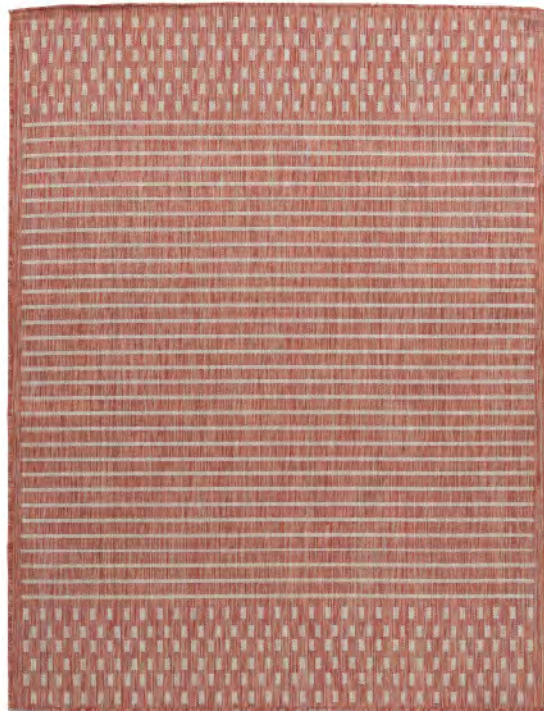

Close up of CAB-08662C-BW

Close up of CAB-11256A-GC

CAB-11001C-NW

CAB-11028A-NW

CAB-11028A-CLG

CAB- 07757B-WS

O U T D O O R
CALYPSO

91% Polypropylene, 9% Polyester